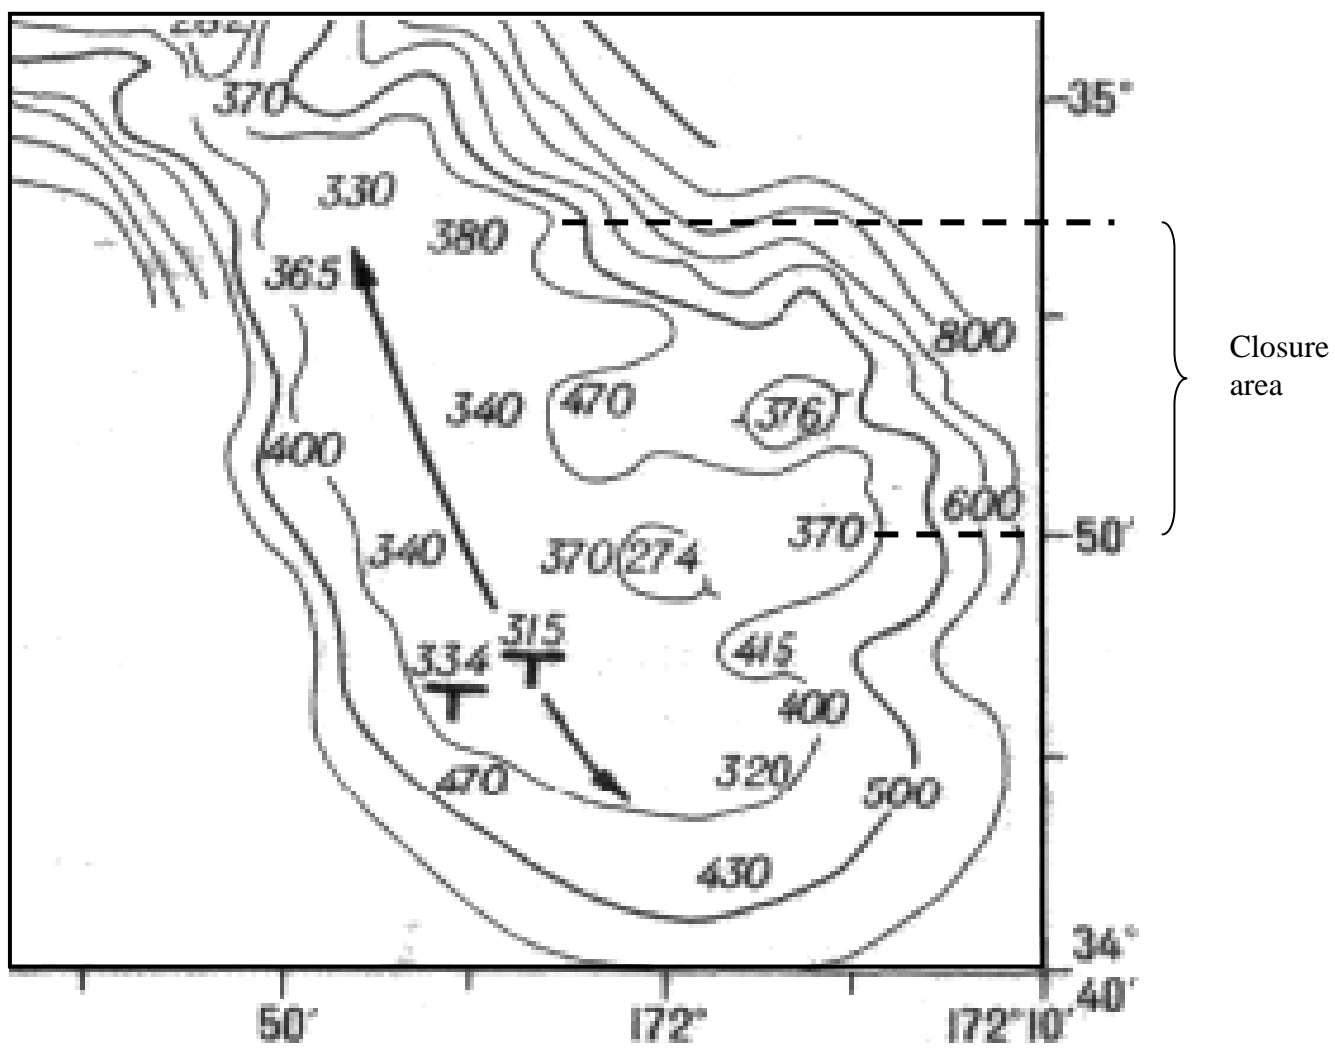

Proposed area in Koko seamount to be closed for fishery to achieve VME protection

←→ Trawl path

T - rocks