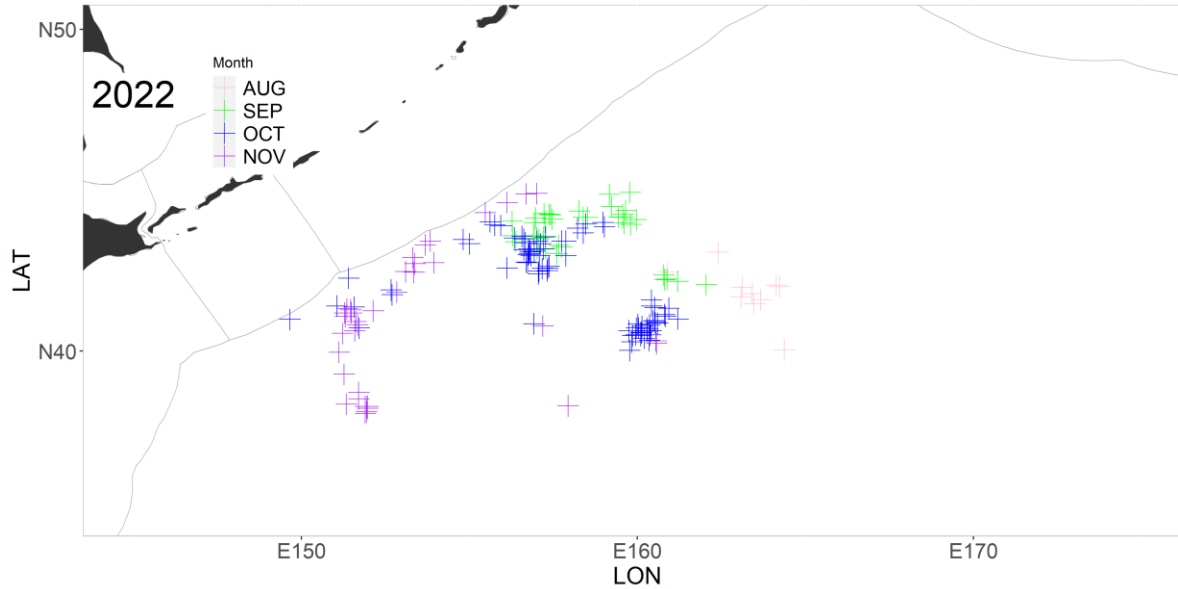

NPFC-2022-SSC PS10-IP04

Fishery Status for Pacific saury

Report from Vanuatu Fisheries
Department

Annual catch

Number of active vessels

Accumulated catch

Relative accumulated catch

Seasonal catch

Relative seasonal catch

Nominal CPUE

Fishing grounds from August to November

Annual change of fishing ground