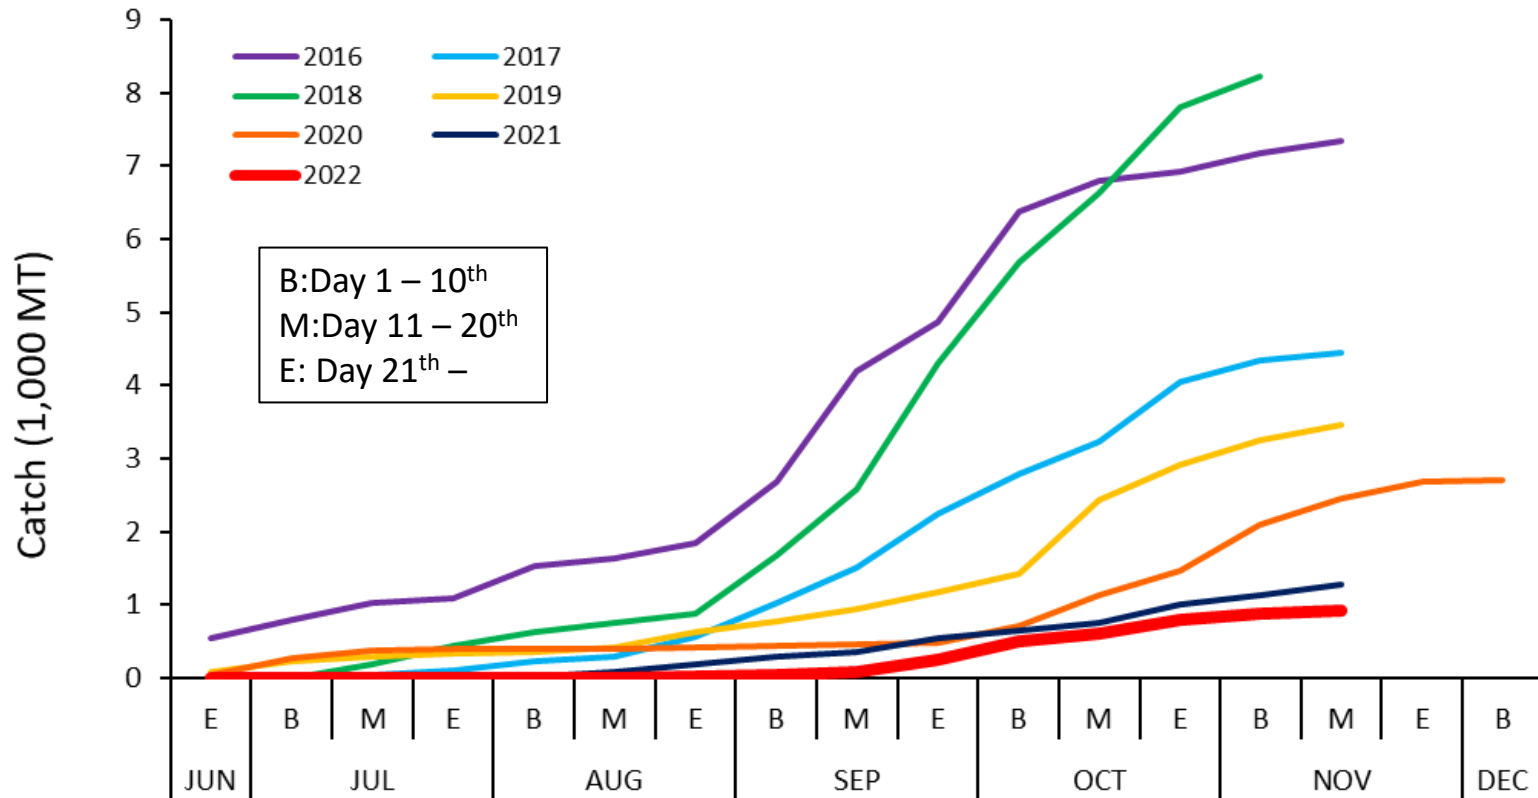

NPFC-2022-SSC PS10-IP04

Fishery Status for Pacific saury

Report from Vanuatu Fisheries
Department

Annual catch

Number of active vessels

Accumulated catch

Relative accumulated catch

Seasonal catch

Relative seasonal catch

Nominal CPUE

Fishing grounds from August to November

Annual change of fishing ground