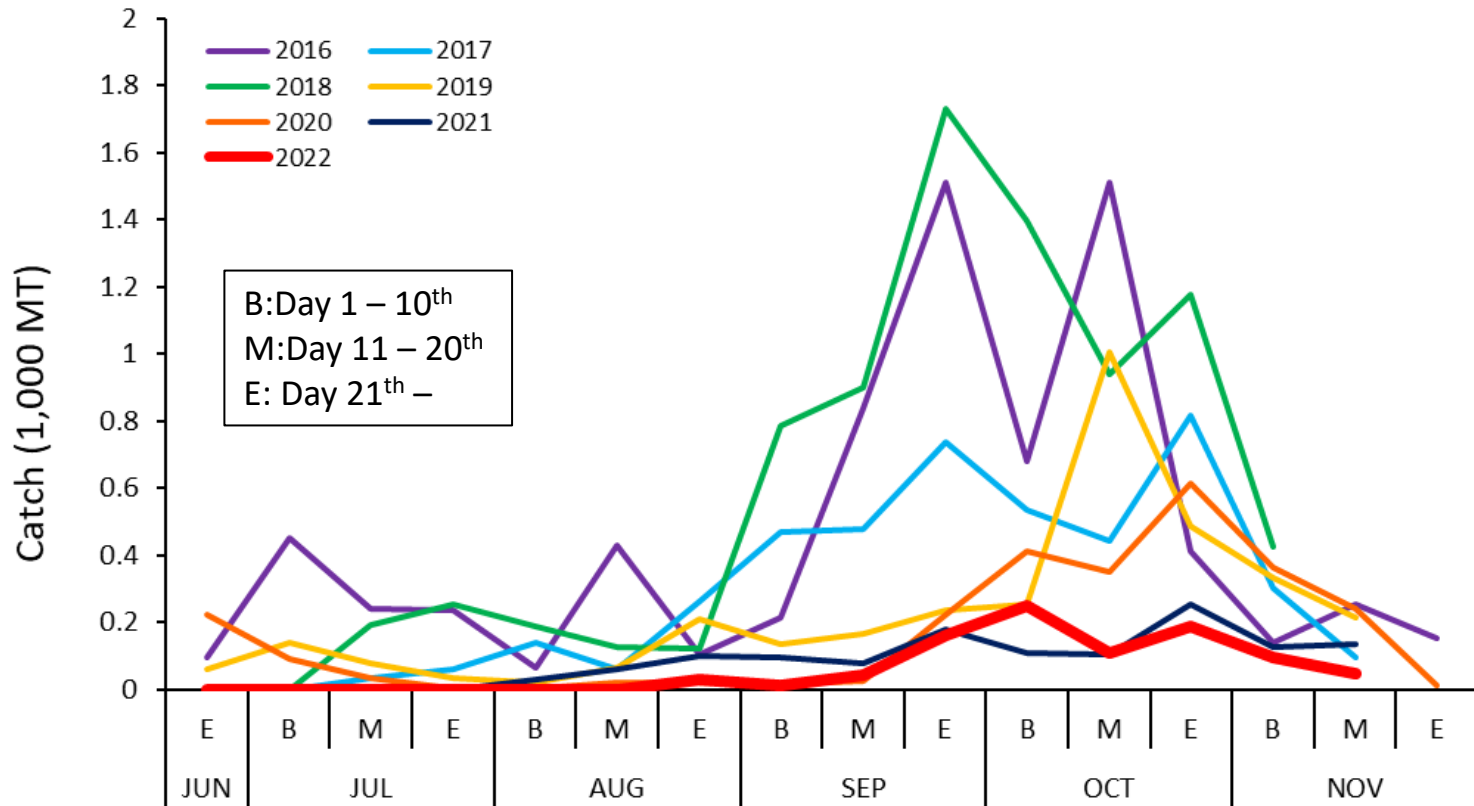

NPFC-2022-SSC PS10-IP04

Fishery Status for Pacific saury

Report from Vanuatu Fisheries
Department

Annual catch

Number of active vessels

Accumulated catch

Relative accumulated catch

Seasonal catch

Relative seasonal catch

Nominal CPUE

Fishing grounds from August to November

Annual change of fishing ground