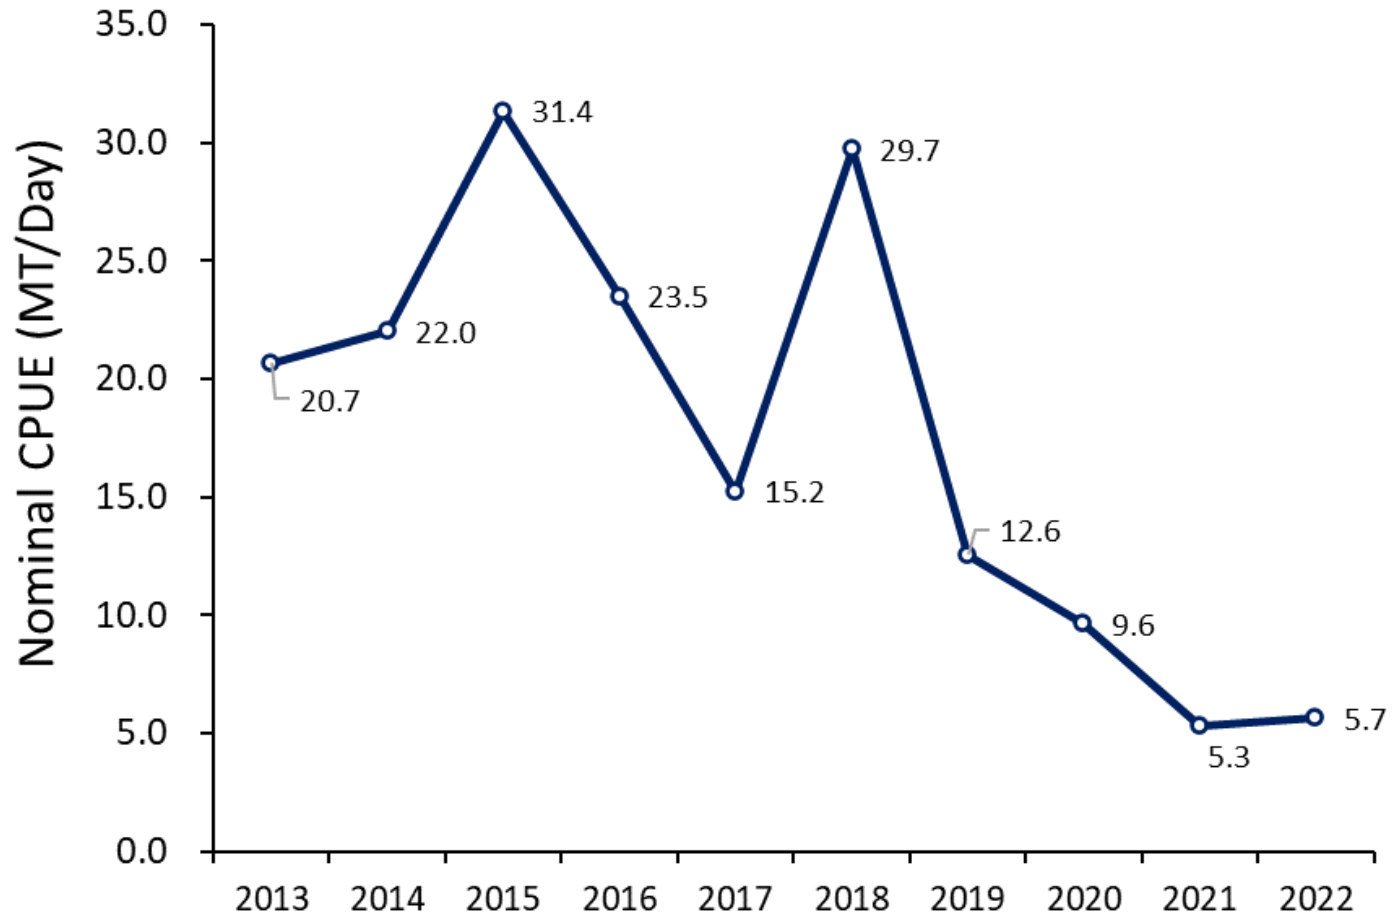

NPFC-2022-SSC PS10-IP04

Fishery Status for Pacific saury

Report from Vanuatu Fisheries
Department

Annual catch

Number of active vessels

Accumulated catch

Relative accumulated catch

Seasonal catch

Relative seasonal catch

Nominal CPUE

Fishing grounds from August to November

Annual change of fishing ground