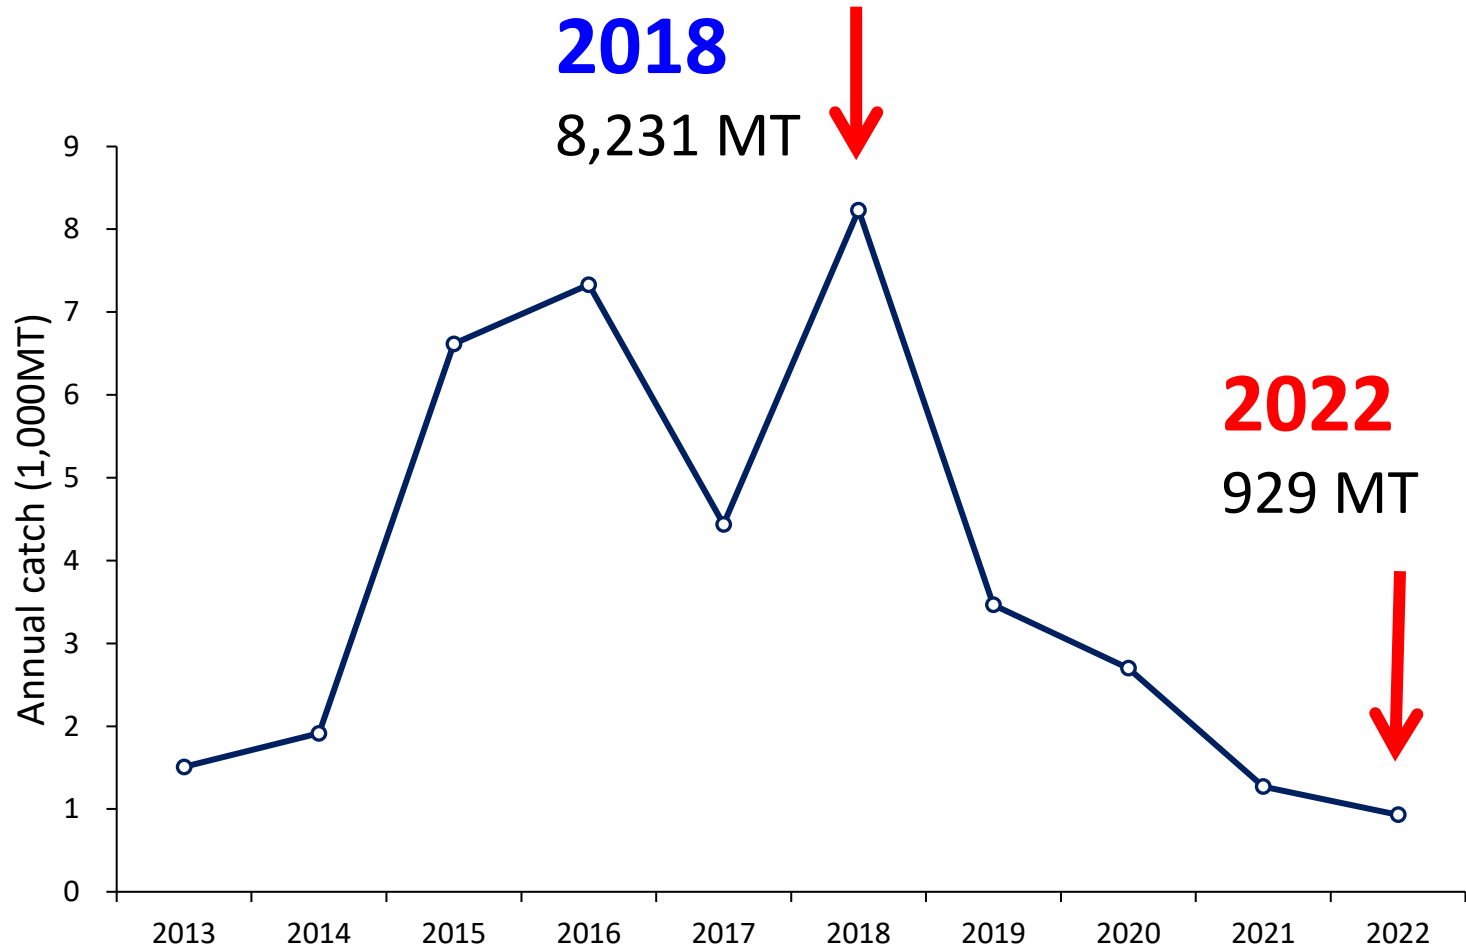

NPFC-2022-SSC PS10-IP04

Fishery Status for Pacific saury

Report from Vanuatu Fisheries
Department

Annual catch

Number of active vessels

Accumulated catch

Relative accumulated catch

Seasonal catch

Relative seasonal catch

Nominal CPUE

Fishing grounds from August to November

Annual change of fishing ground