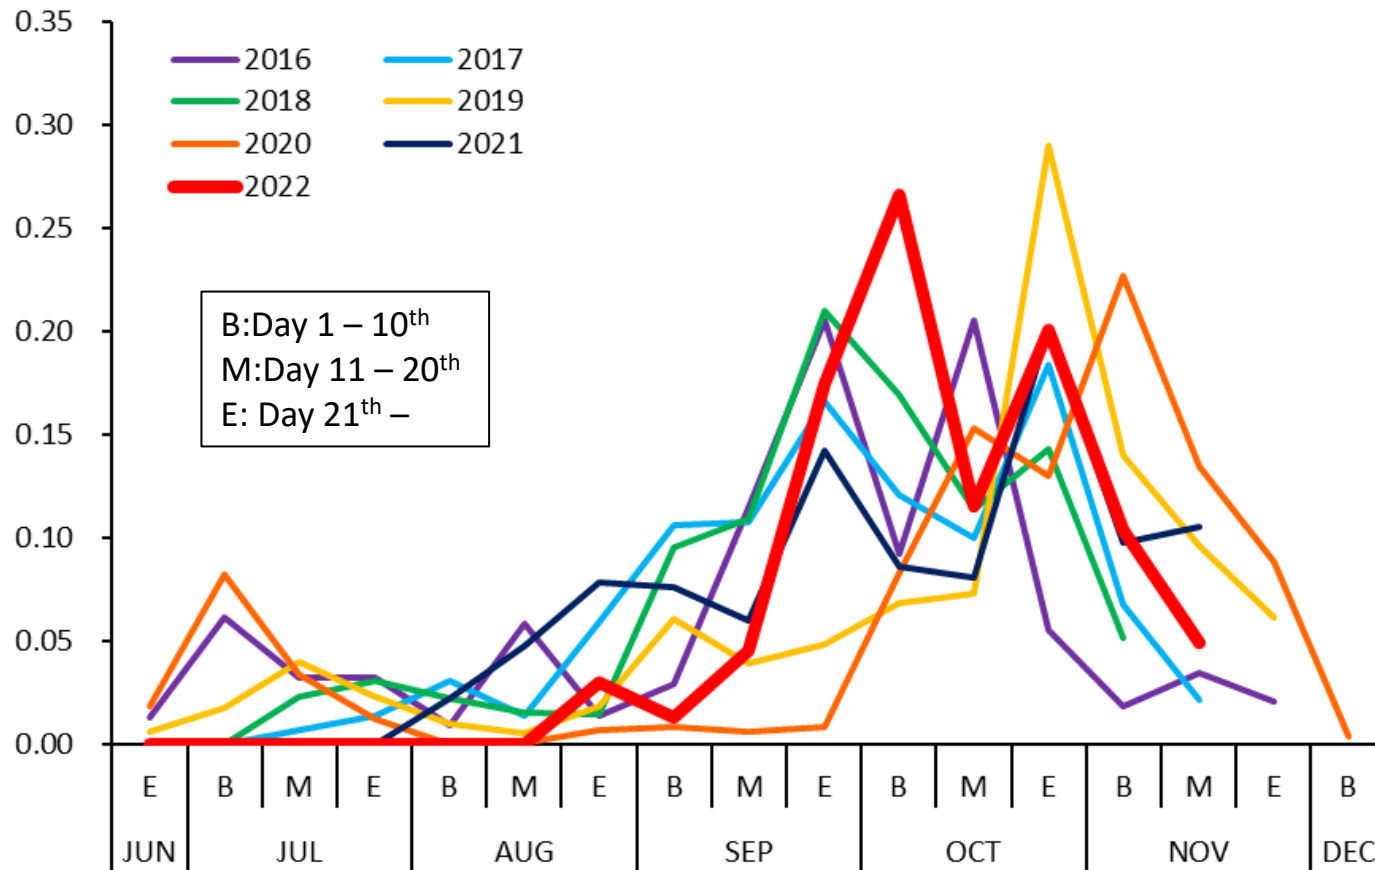

NPFC-2022-SSC PS10-IP04

Fishery Status for Pacific saury

Report from Vanuatu Fisheries
Department

Annual catch

Number of active vessels

Accumulated catch

Relative accumulated catch

Seasonal catch

Relative seasonal catch

Nominal CPUE

Fishing grounds from August to November

Annual change of fishing ground