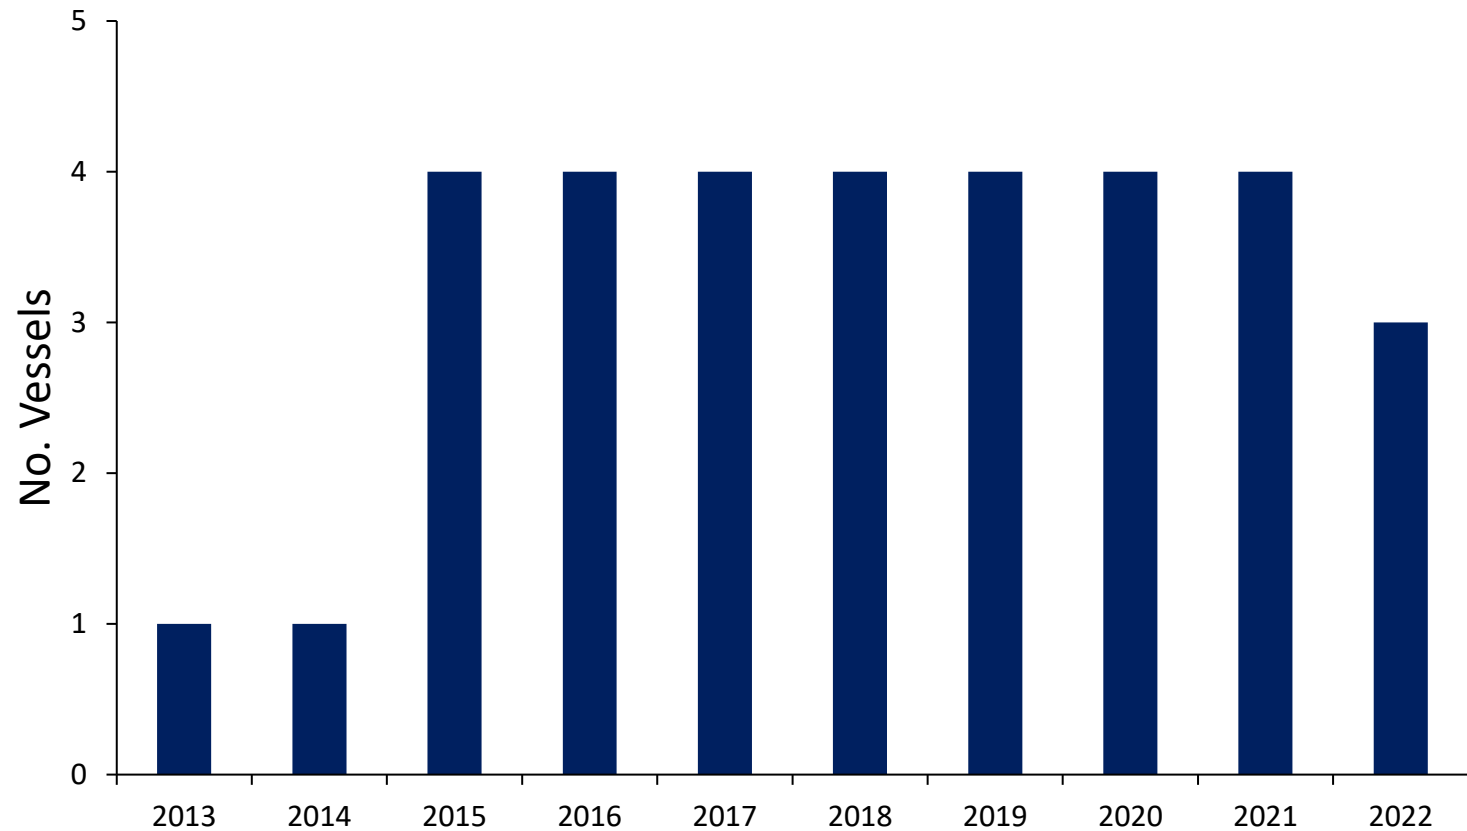

NPFC-2022-SSC PS10-IP04

Fishery Status for Pacific saury

Report from Vanuatu Fisheries
Department

Annual catch

Number of active vessels

Accumulated catch

Relative accumulated catch

Seasonal catch

Relative seasonal catch

Nominal CPUE

Fishing grounds from August to November

Annual change of fishing ground