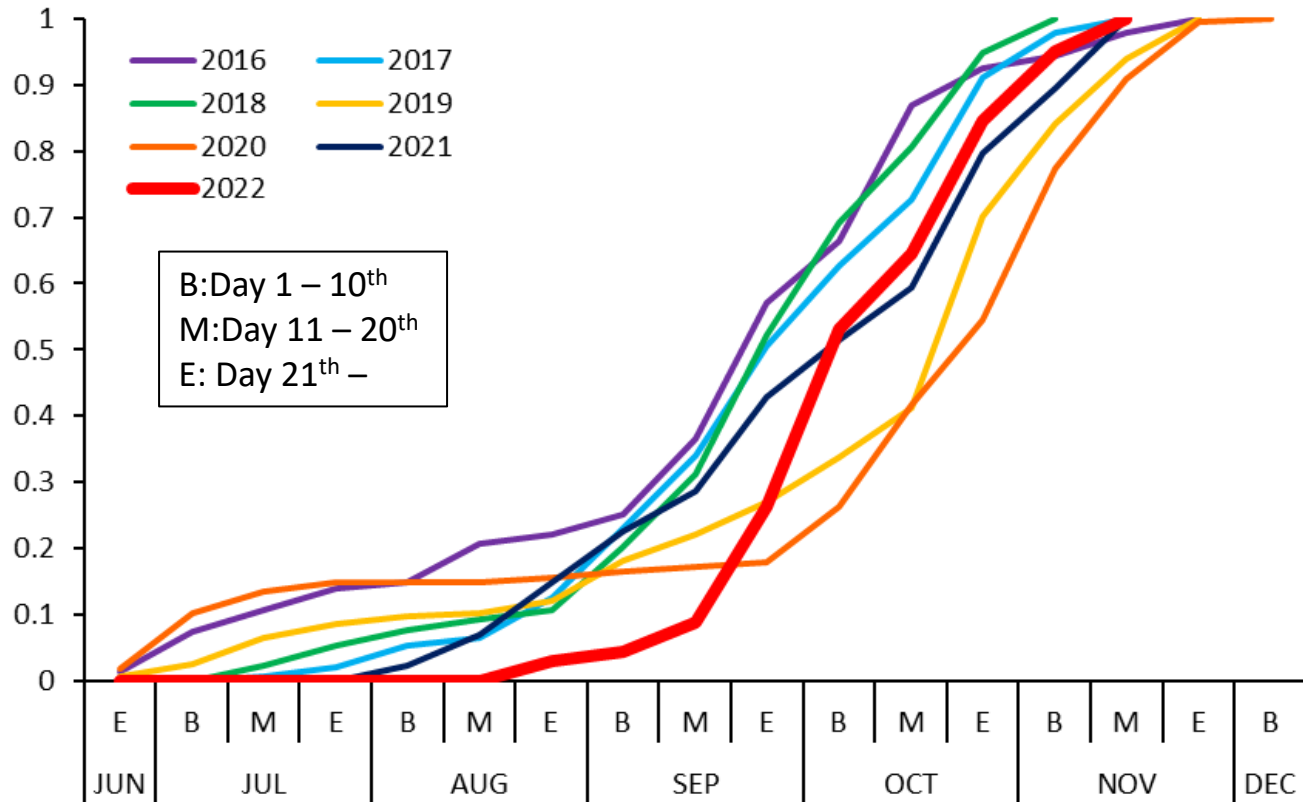

NPFC-2022-SSC PS10-IP04

Fishery Status for Pacific saury

Report from Vanuatu Fisheries
Department

Annual catch

Number of active vessels

Accumulated catch

Relative accumulated catch

Seasonal catch

Relative seasonal catch

Nominal CPUE

Fishing grounds from August to November

Annual change of fishing ground