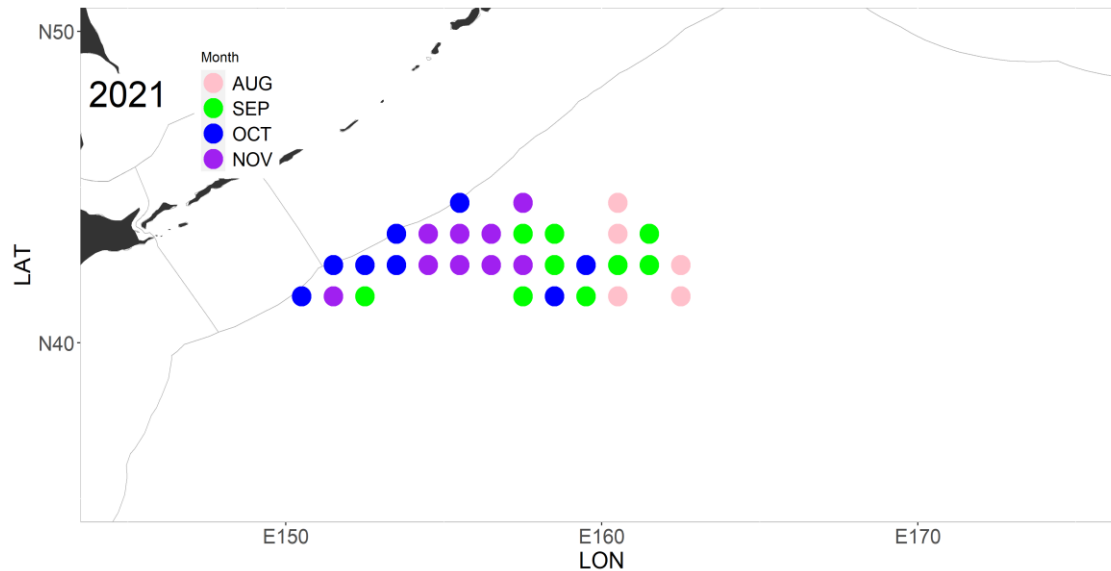

NPFC-2022-SSC PS10-IP04

Fishery Status for Pacific saury

Report from Vanuatu Fisheries
Department

Annual catch

Number of active vessels

Accumulated catch

Relative accumulated catch

Seasonal catch

Relative seasonal catch

Nominal CPUE

Fishing grounds from August to November

Annual change of fishing ground