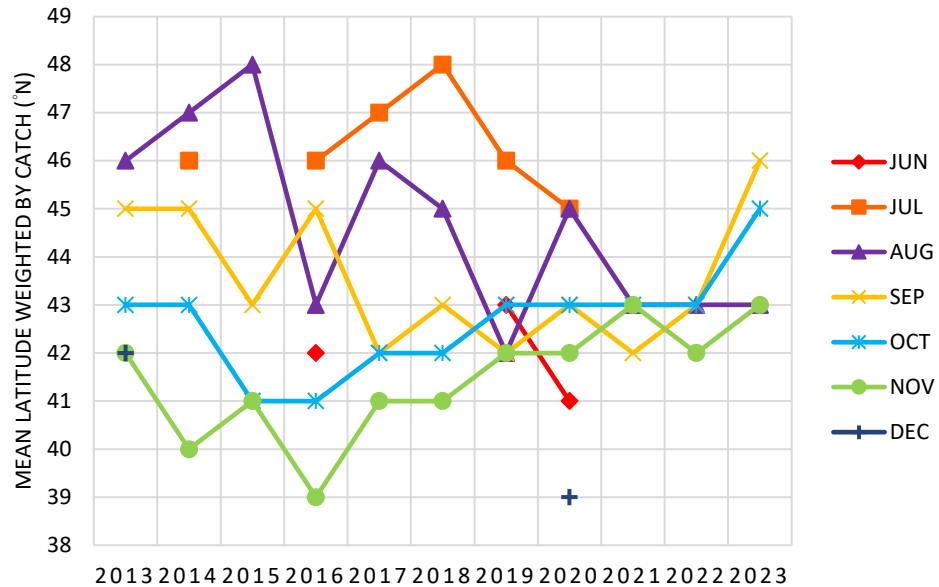

Fishery Status for Pacific saury

Report from Vanuatu Fisheries
Department

Annual catch

Number of active vessels

Accumulated catch

Relative accumulated catch

Seasonal catch

Relative seasonal catch

Nominal CPUE

Fishing grounds from August to November

Annual change of fishing ground

Size box compositions

Comparison table	
S (extra large)	less than 6pcs/kg
No.1	6-9 pcs/kg
No.2	9-12 pcs/kg
No.3	12-15 pcs/kg
No.4	15-18 pcs/kg
No.5	more than 18 pcs/kg