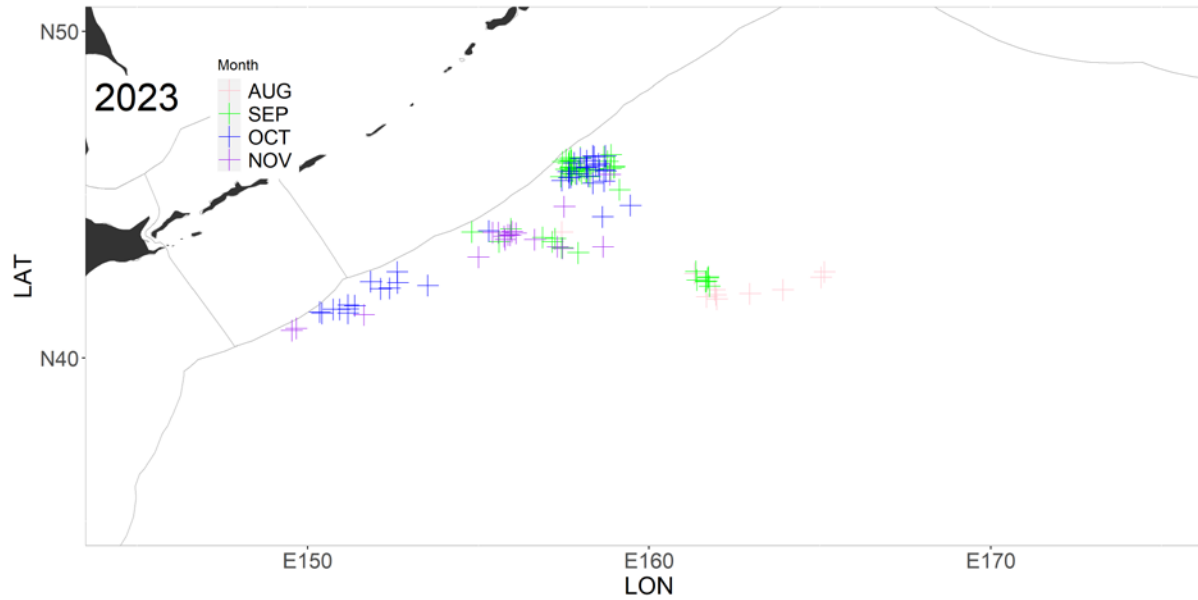

Fishery Status for Pacific saury

Report from Vanuatu Fisheries
Department

Annual catch

Number of active vessels

Accumulated catch

Relative accumulated catch

Seasonal catch

Relative seasonal catch

Nominal CPUE

Fishing grounds from August to November

Annual change of fishing ground

Size box compositions

Comparison table	
S (extra large)	less than 6pcs/kg
No.1	6-9 pcs/kg
No.2	9-12 pcs/kg
No.3	12-15 pcs/kg
No.4	15-18 pcs/kg
No.5	more than 18 pcs/kg