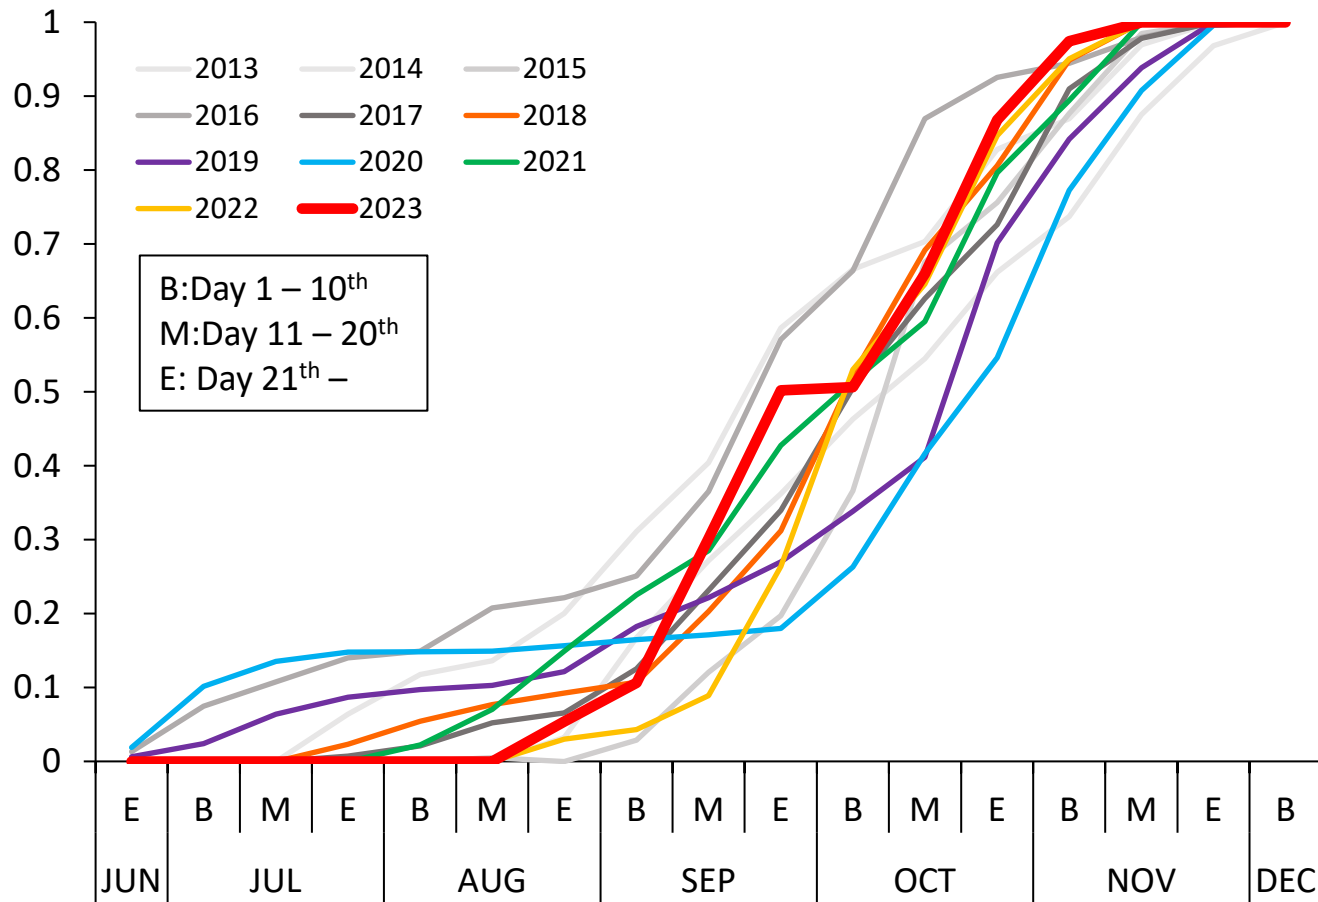

Fishery Status for Pacific saury

Report from Vanuatu Fisheries
Department

Annual catch

Number of active vessels

Accumulated catch

Relative accumulated catch

Seasonal catch

Relative seasonal catch

Nominal CPUE

Fishing grounds from August to November

Annual change of fishing ground

Size box compositions

Comparison table	
S (extra large)	less than 6pcs/kg
No.1	6-9 pcs/kg
No.2	9-12 pcs/kg
No.3	12-15 pcs/kg
No.4	15-18 pcs/kg
No.5	more than 18 pcs/kg