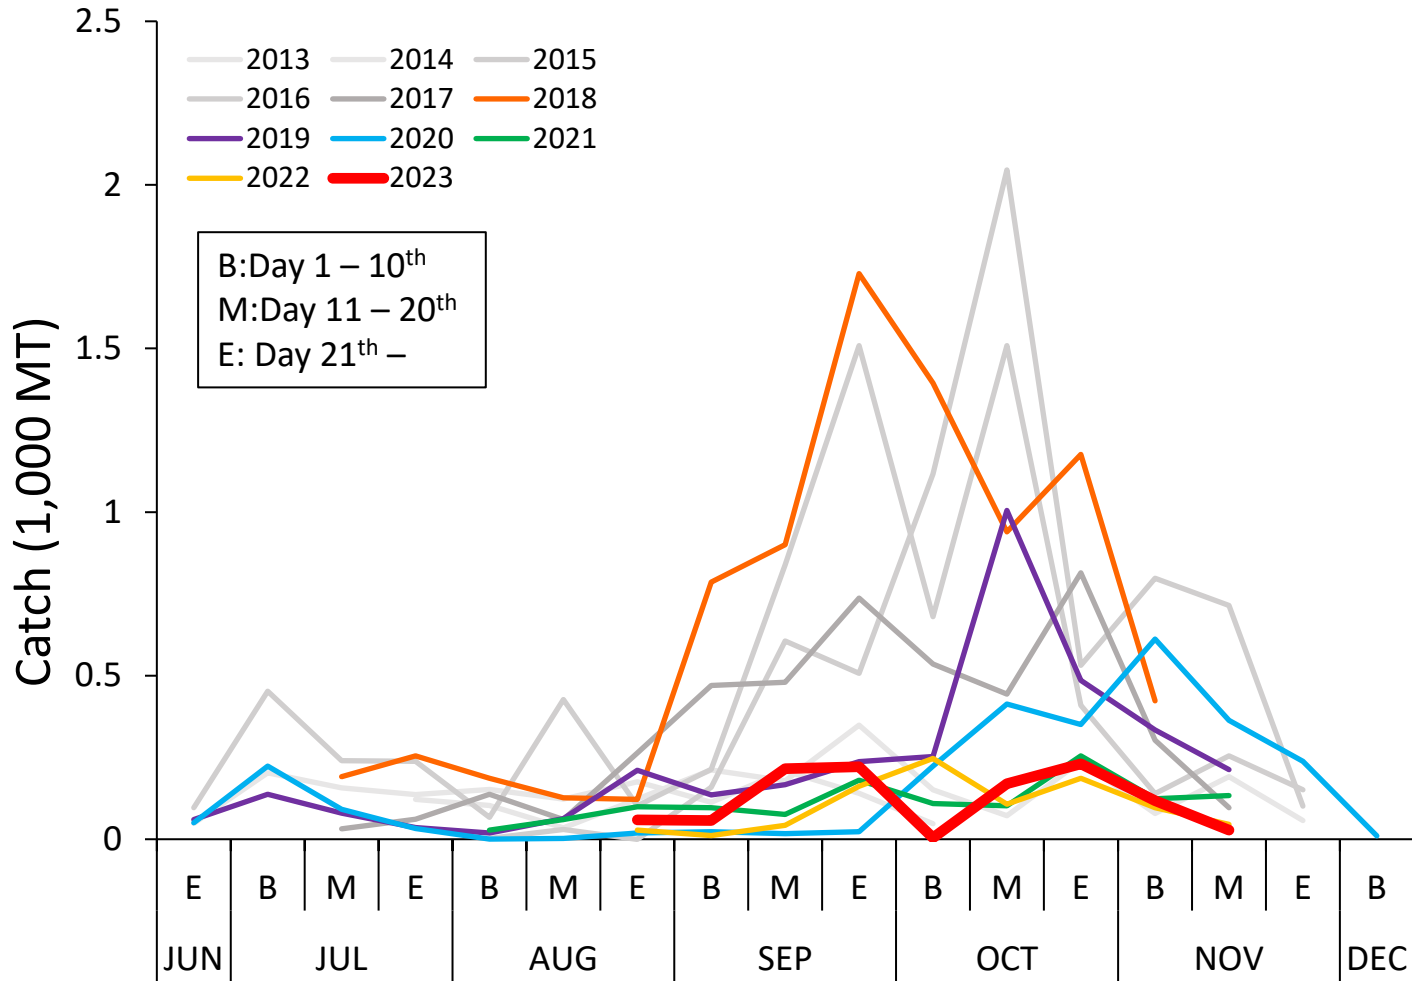

Fishery Status for Pacific saury

Report from Vanuatu Fisheries
Department

Annual catch

Number of active vessels

Accumulated catch

Relative accumulated catch

Seasonal catch

Relative seasonal catch

Nominal CPUE

Fishing grounds from August to November

Annual change of fishing ground

Size box compositions

Comparison table	
S (extra large)	less than 6pcs/kg
No.1	6-9 pcs/kg
No.2	9-12 pcs/kg
No.3	12-15 pcs/kg
No.4	15-18 pcs/kg
No.5	more than 18 pcs/kg