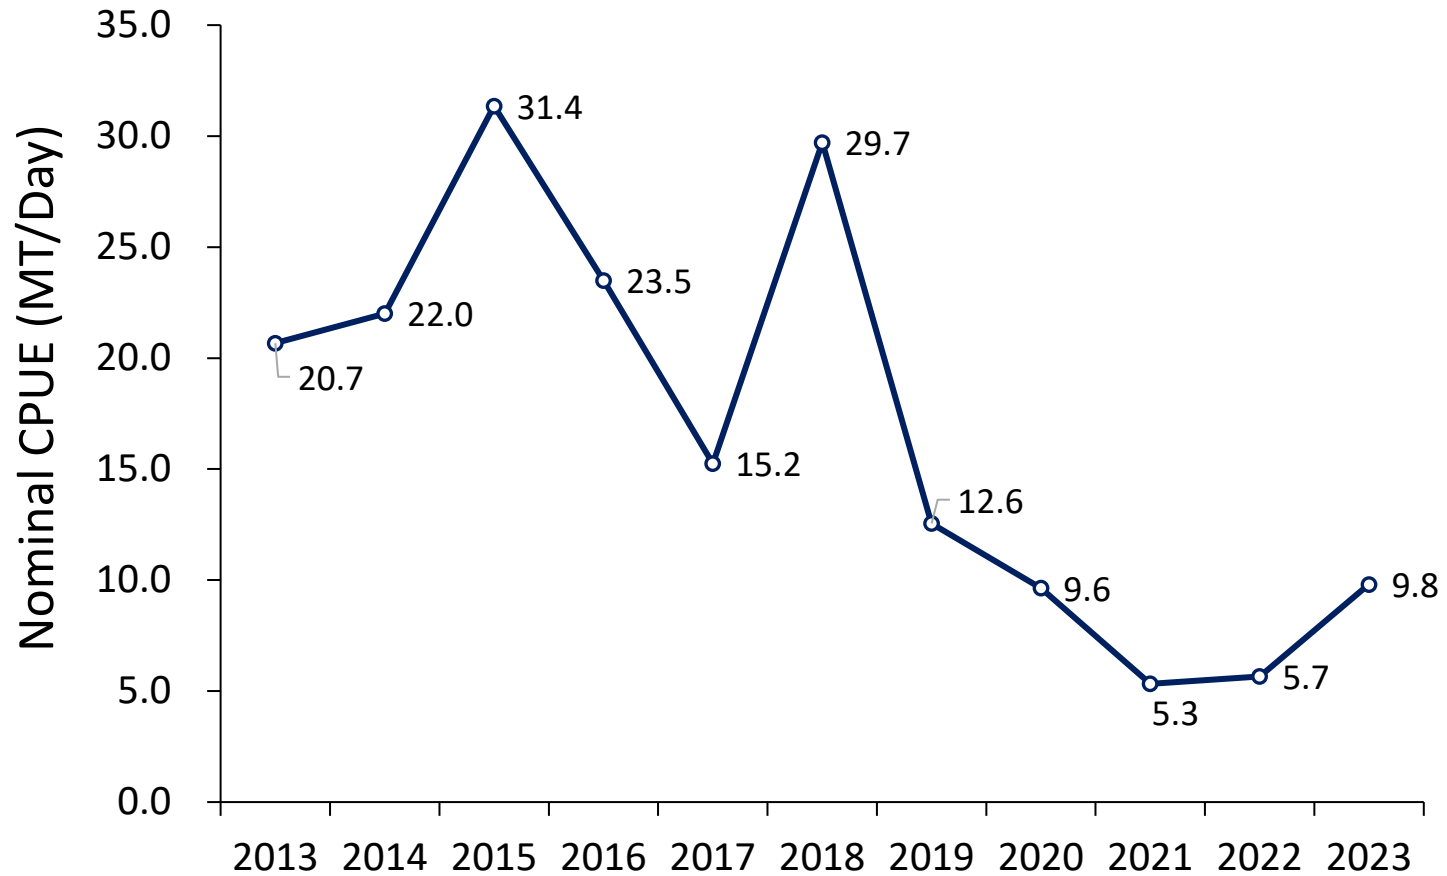

Fishery Status for Pacific saury

Report from Vanuatu Fisheries
Department

Annual catch

Number of active vessels

Accumulated catch

Relative accumulated catch

Seasonal catch

Relative seasonal catch

Nominal CPUE

Fishing grounds from August to November

Annual change of fishing ground

Size box compositions

Comparison table	
S (extra large)	less than 6pcs/kg
No.1	6-9 pcs/kg
No.2	9-12 pcs/kg
No.3	12-15 pcs/kg
No.4	15-18 pcs/kg
No.5	more than 18 pcs/kg