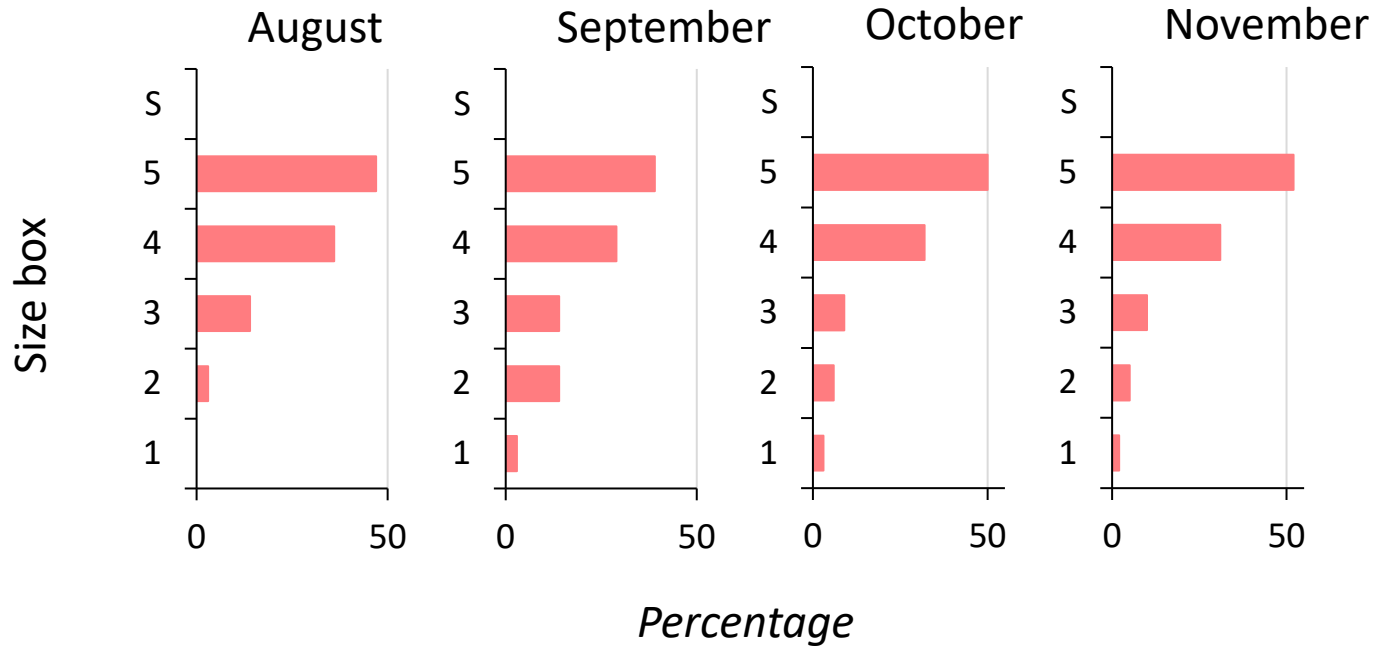

Nominal CPUE

Fishing grounds from August to November

Annual change of fishing ground

Size box compositions

Comparison table	
S (extra large)	less than 6pcs/kg
No.1	6-9 pcs/kg
No.2	9-12 pcs/kg
No.3	12-15 pcs/kg
No.4	15-18 pcs/kg
No.5	more than 18 pcs/kg