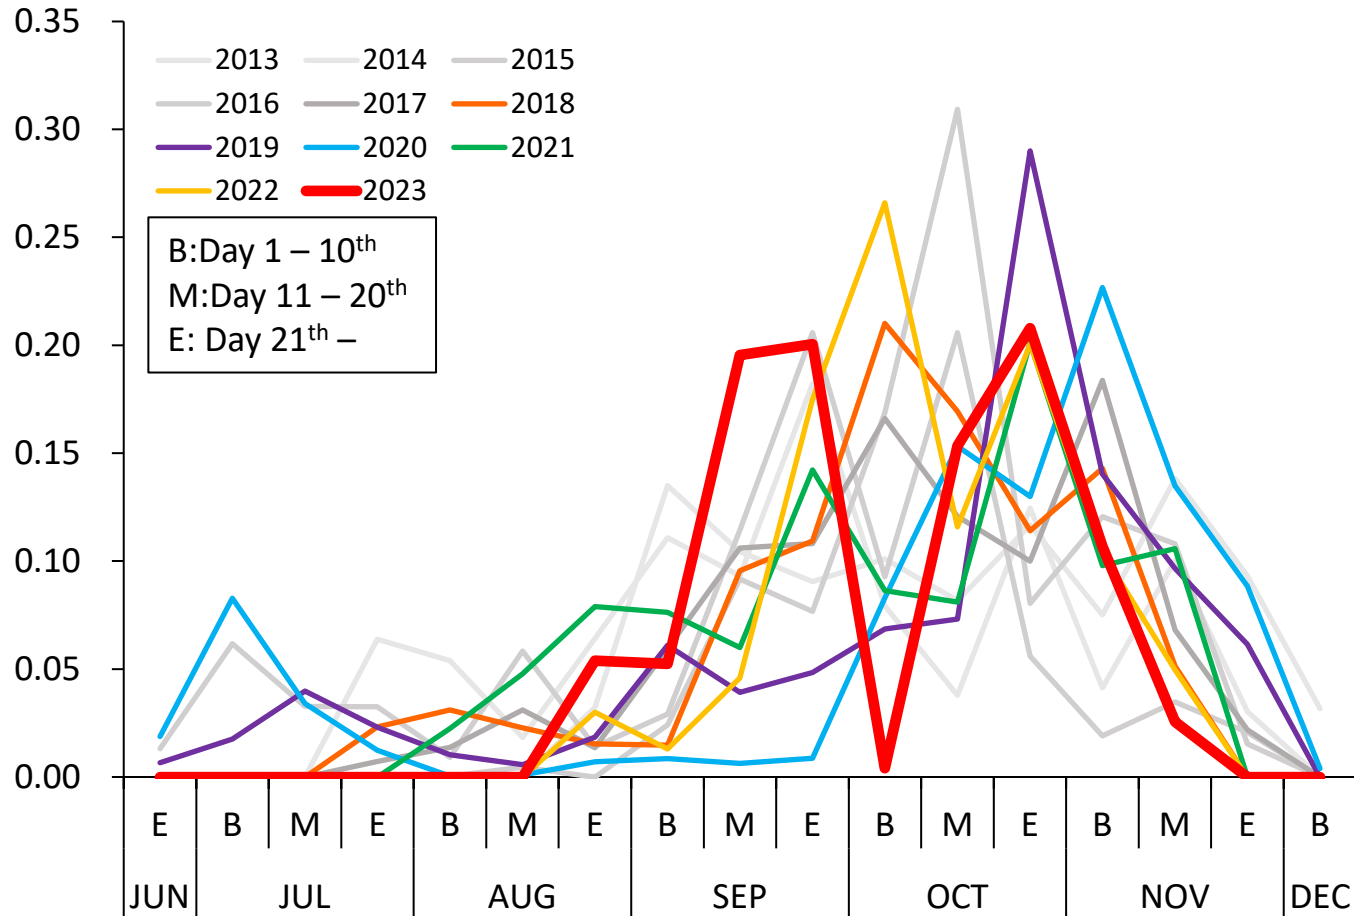

Fishery Status for Pacific saury

Report from Vanuatu Fisheries
Department

Annual catch

Number of active vessels

Accumulated catch

Relative accumulated catch

Seasonal catch

Relative seasonal catch

Nominal CPUE

Fishing grounds from August to November

Annual change of fishing ground

Size box compositions

Comparison table	
S (extra large)	less than 6pcs/kg
No.1	6-9 pcs/kg
No.2	9-12 pcs/kg
No.3	12-15 pcs/kg
No.4	15-18 pcs/kg
No.5	more than 18 pcs/kg