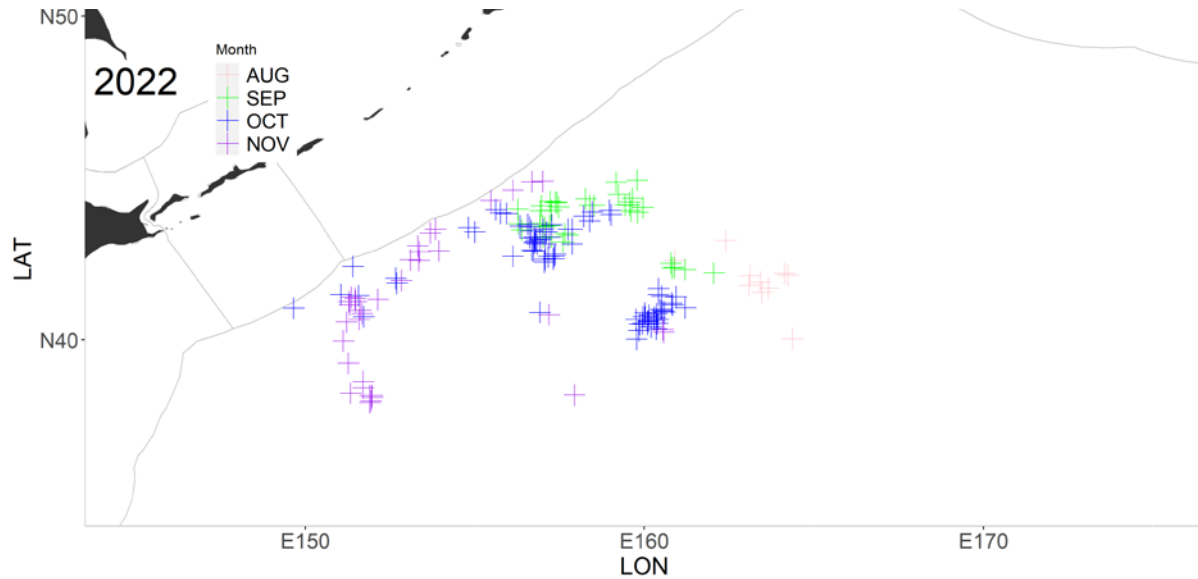

Fishery Status for Pacific saury

Report from Vanuatu Fisheries
Department

Annual catch

Number of active vessels

Accumulated catch

Relative accumulated catch

Seasonal catch

Relative seasonal catch

Nominal CPUE

Fishing grounds from August to November

Annual change of fishing ground

Size box compositions

Comparison table	
S (extra large)	less than 6pcs/kg
No.1	6-9 pcs/kg
No.2	9-12 pcs/kg
No.3	12-15 pcs/kg
No.4	15-18 pcs/kg
No.5	more than 18 pcs/kg