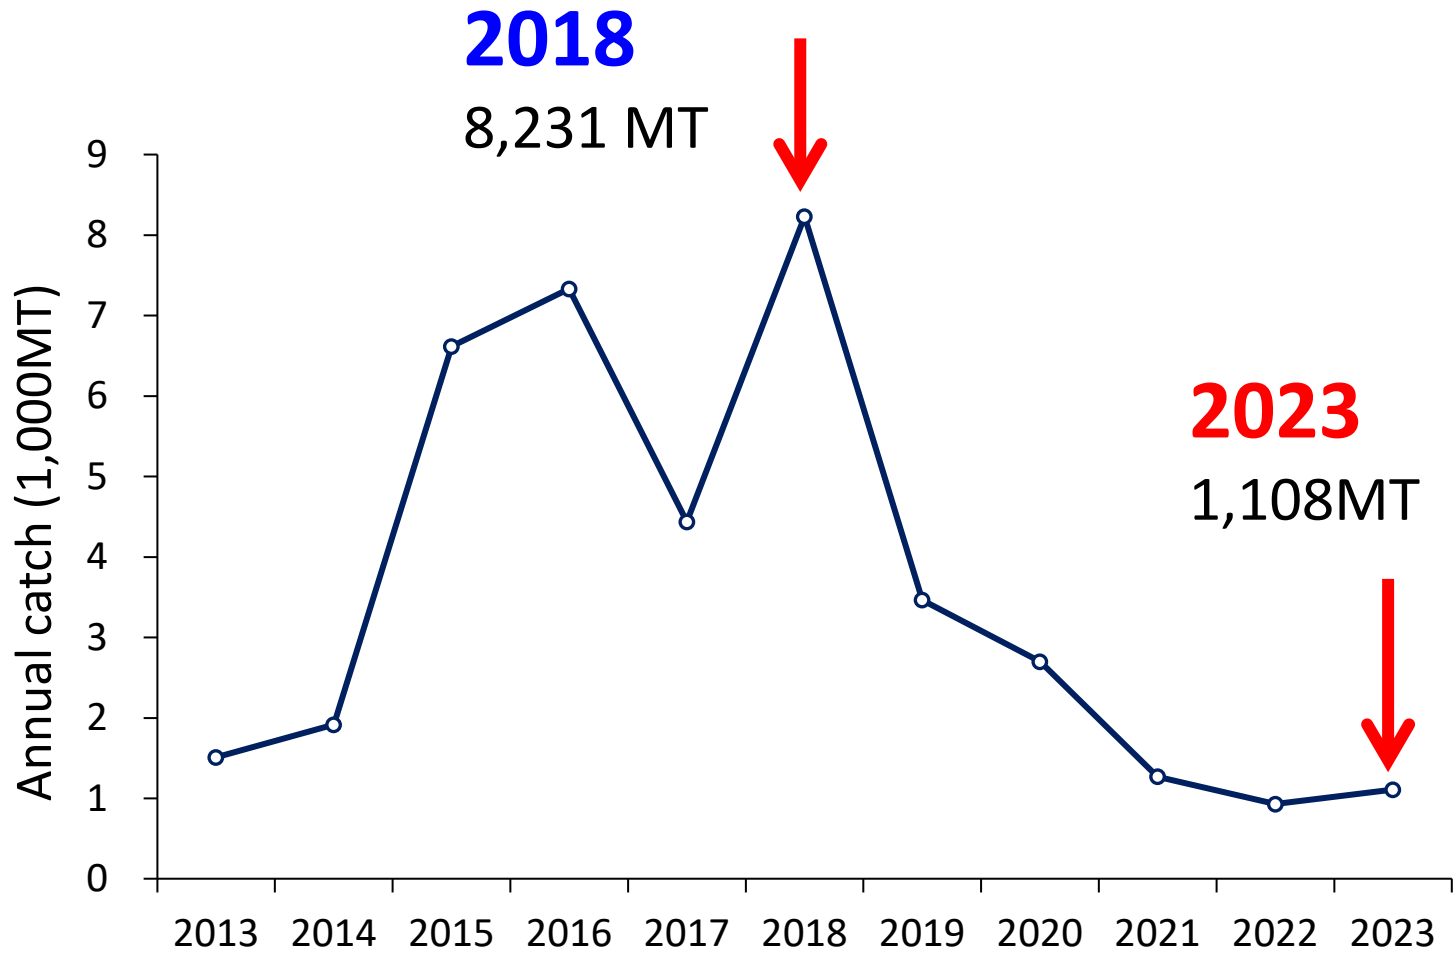

Fishery Status for Pacific saury

Report from Vanuatu Fisheries
Department

Annual catch

Number of active vessels

Accumulated catch

Relative accumulated catch

Seasonal catch

Relative seasonal catch

Nominal CPUE

Fishing grounds from August to November

Annual change of fishing ground

Size box compositions

Comparison table	
S (extra large)	less than 6pcs/kg
No.1	6-9 pcs/kg
No.2	9-12 pcs/kg
No.3	12-15 pcs/kg
No.4	15-18 pcs/kg
No.5	more than 18 pcs/kg