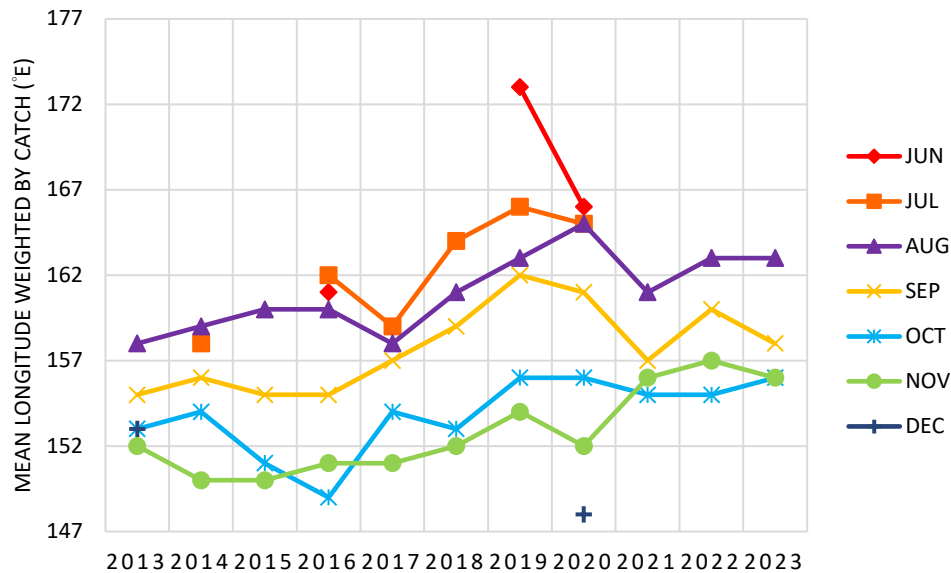

Fishery Status for Pacific saury

Report from Vanuatu Fisheries
Department

Annual catch

Number of active vessels

Accumulated catch

Relative accumulated catch

Seasonal catch

Relative seasonal catch

Nominal CPUE

Fishing grounds from August to November

Annual change of fishing ground

Size box compositions

Comparison table	
S (extra large)	less than 6pcs/kg
No.1	6-9 pcs/kg
No.2	9-12 pcs/kg
No.3	12-15 pcs/kg
No.4	15-18 pcs/kg
No.5	more than 18 pcs/kg