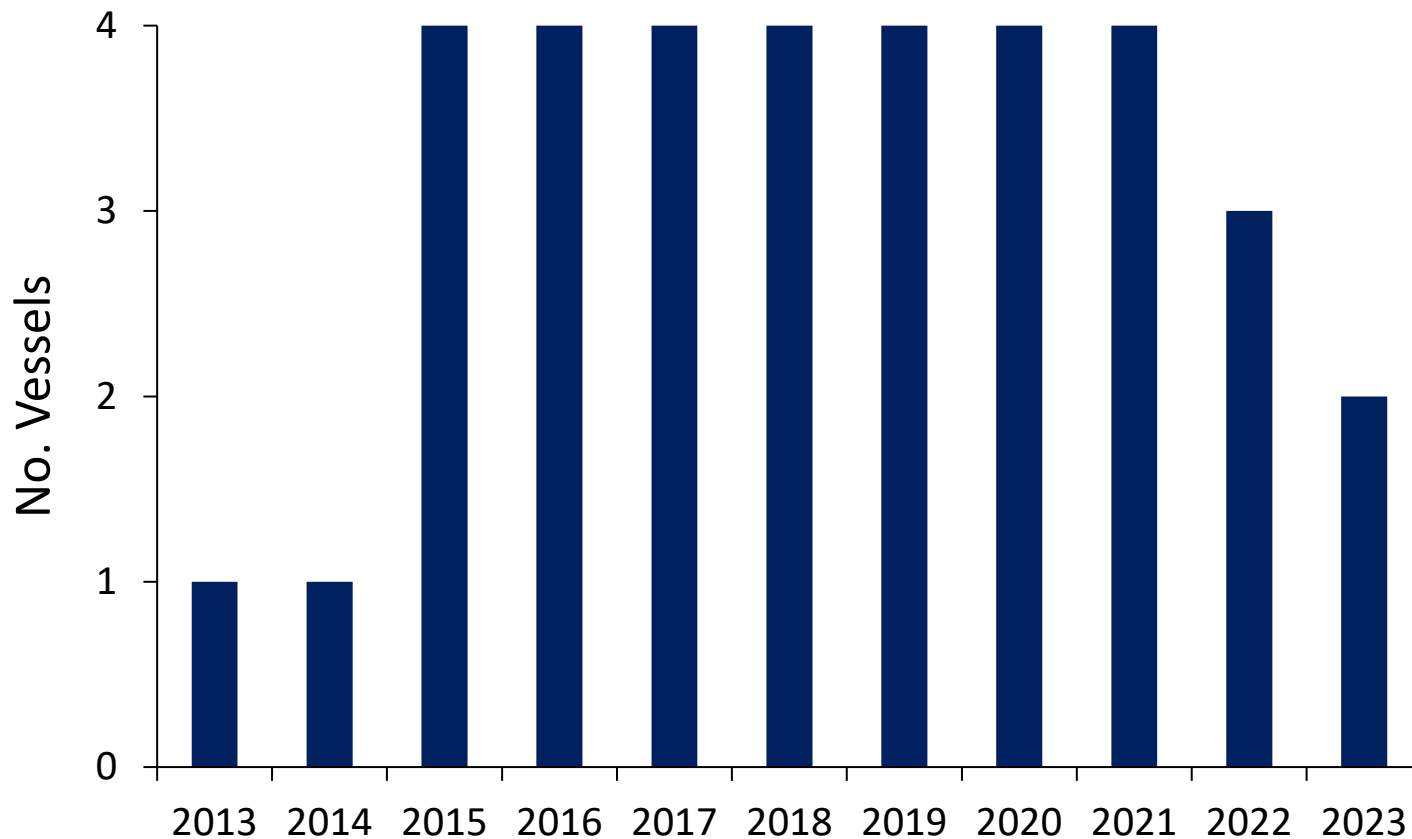

Fishery Status for Pacific saury

Report from Vanuatu Fisheries
Department

Annual catch

Number of active vessels

Accumulated catch

Relative accumulated catch

Seasonal catch

Relative seasonal catch

Nominal CPUE

Fishing grounds from August to November

Annual change of fishing ground

Size box compositions

Comparison table	
S (extra large)	less than 6pcs/kg
No.1	6-9 pcs/kg
No.2	9-12 pcs/kg
No.3	12-15 pcs/kg
No.4	15-18 pcs/kg
No.5	more than 18 pcs/kg