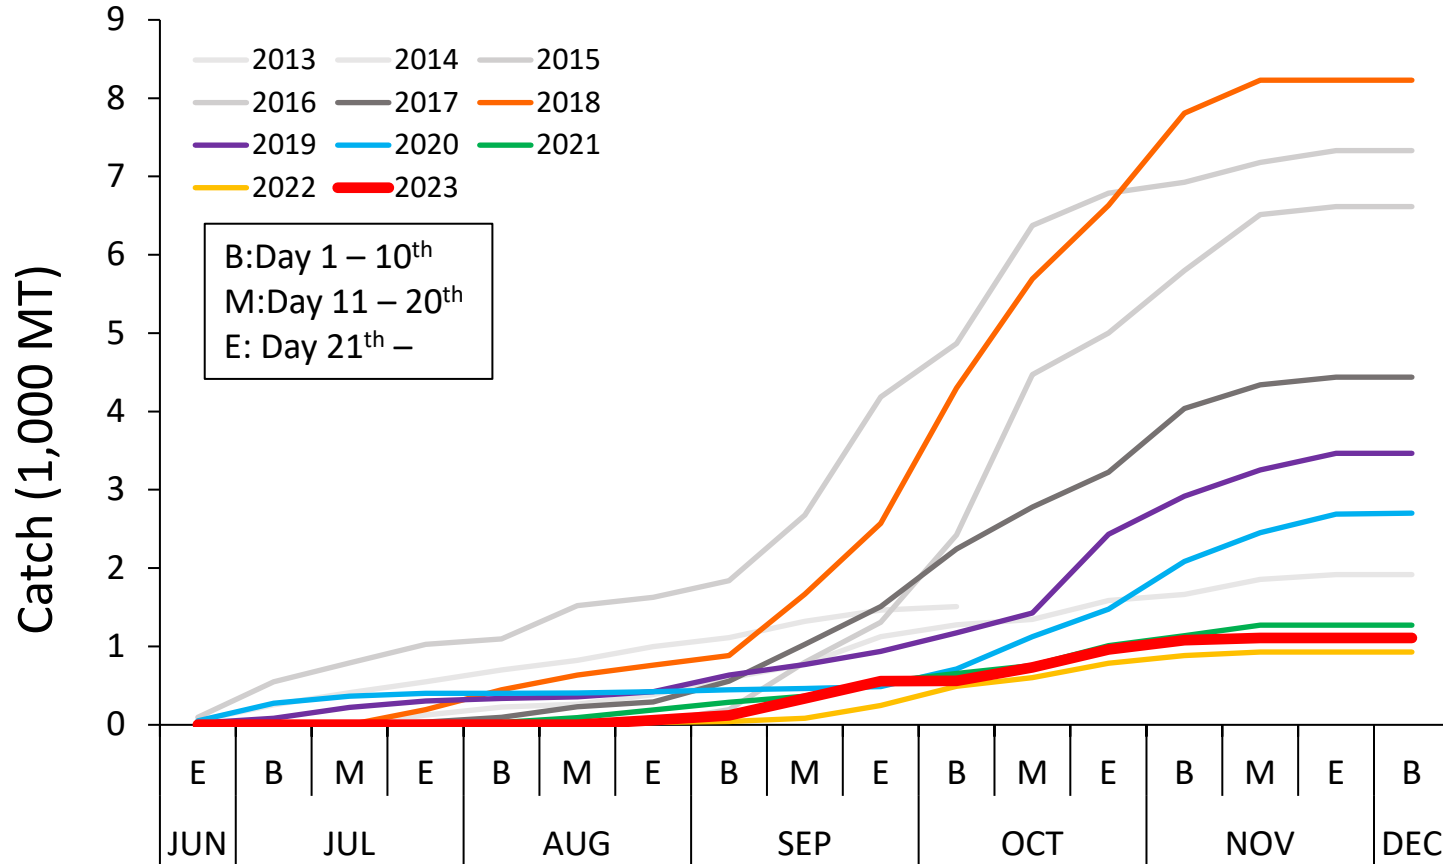

Fishery Status for Pacific saury

Report from Vanuatu Fisheries
Department

Annual catch

Number of active vessels

Accumulated catch

Relative accumulated catch

Seasonal catch

Relative seasonal catch

Nominal CPUE

Fishing grounds from August to November

Annual change of fishing ground

Size box compositions

Comparison table	
S (extra large)	less than 6pcs/kg
No.1	6-9 pcs/kg
No.2	9-12 pcs/kg
No.3	12-15 pcs/kg
No.4	15-18 pcs/kg
No.5	more than 18 pcs/kg